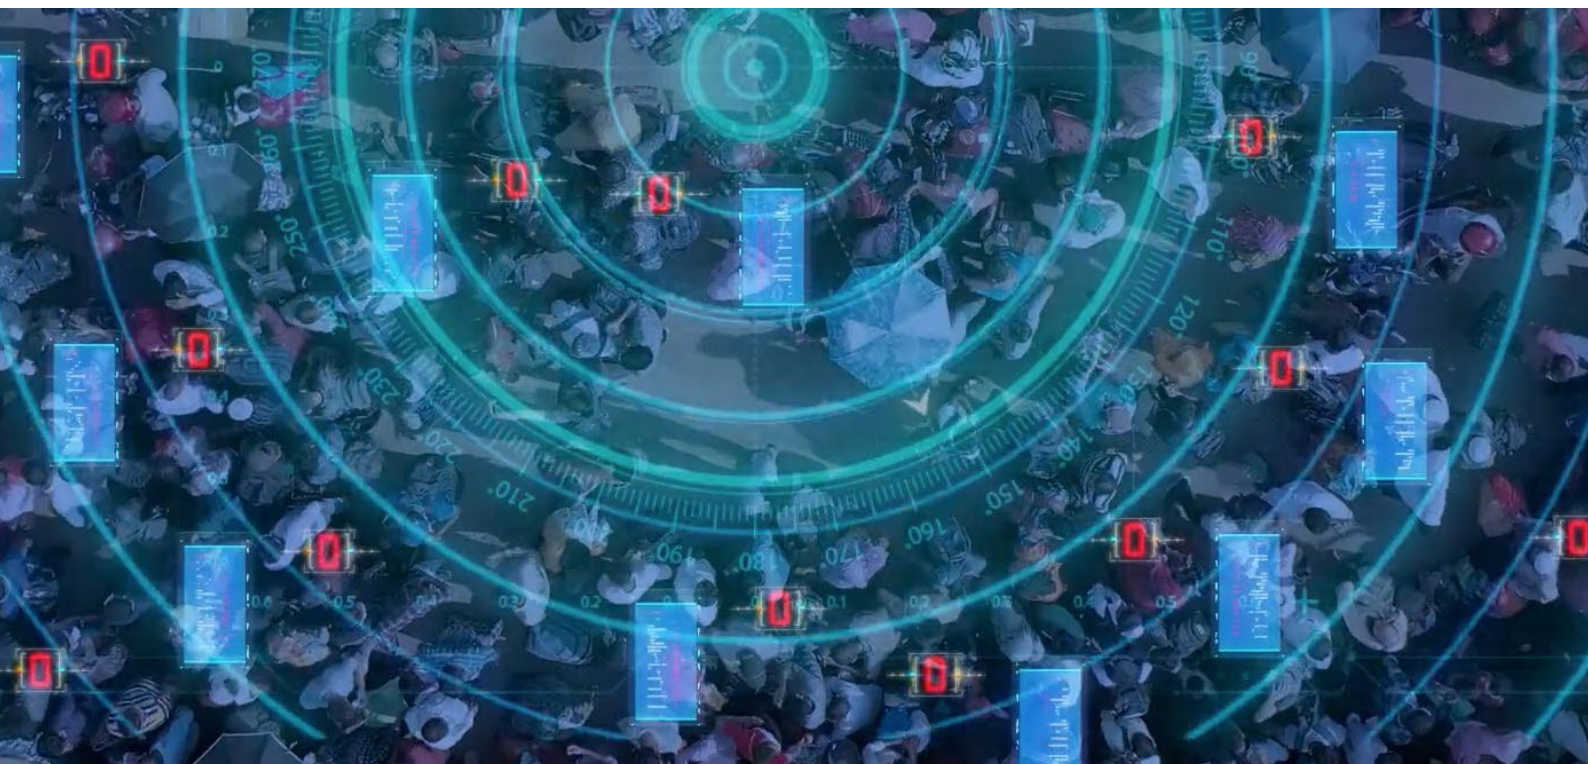

Additional Layer of Smart Tactical Equipment

Collect additional – valuable invisible intelligence with X•Scout

Identifying targets based on visible and invisible collected intelligence. Alerting operators remotely when one or several targets are identified.

Discover which vehicles a suspect uses, with whom the suspect is meeting and gain more insight into his closed network. While preventing suspects from uncovering surveillance operations.

Available for close-proximity and long-range surveillance operations.

Even the power bank is modular, allowing the X•Scout to operate independently from the fixed infrastructure from 10 up to 100+ hours. In addition, the camera, sensors and antennas can be flexibly connected providing you the ability to widely use X•Layer indoor, outdoor, standalone, body-worn, discreet and camouflaged.